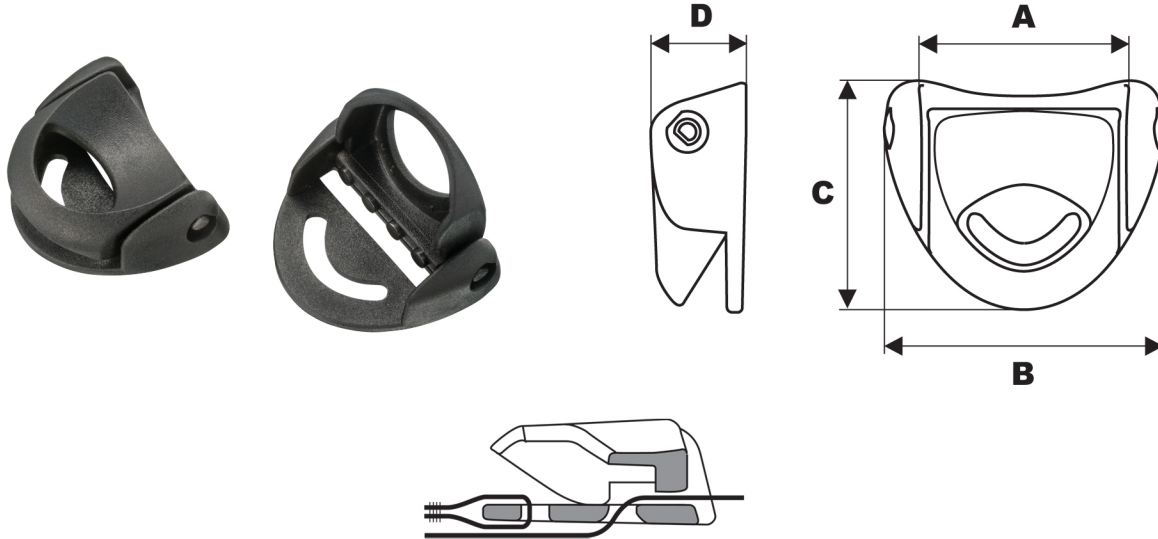

# Cobra Cam

The Cobra Cam offers unique and modern lightweight styling for cam applications.

Material      Color      A      B      C      D

Cobra Cam

100-0600

A

B

24.5

33.1

27.1

12.3

All dimensions in mm.