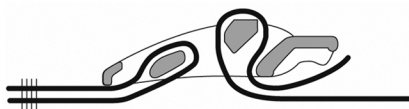

Trovato LL Dual

The Trovato LL is designed to optimize webbing grip while maintaining easy tensioning and gradual release. The finger access crown eases release while the part hugs the webbing.

Material Color A B C D

Trovato LL 100 Dual

154-3100

A B 25.1 32.8 39.8 9.6

Trovato LL 150 Dual

154-0150

A B 38.6 47.4 46.3 9.4

All dimensions in mm.