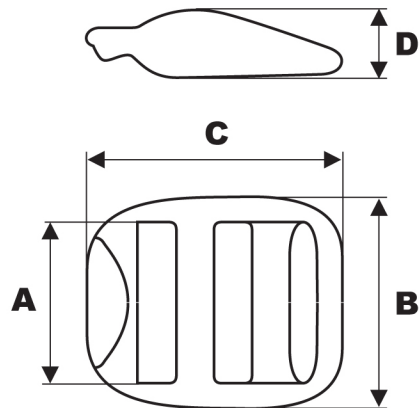

Trovato LL Dual

The Trovato LL is designed to optimize webbing grip while maintaining easy tensioning and gradual release. The finger access crown eases release while the part hugs the webbing.

Material Color A B C D

Trovato LL 100 Dual

154-3100

A B 25.1 32.8 39.8 9.6

Trovato LL 150 Dual

154-0150

A B 38.6 47.4 46.3 9.4

All dimensions in mm.