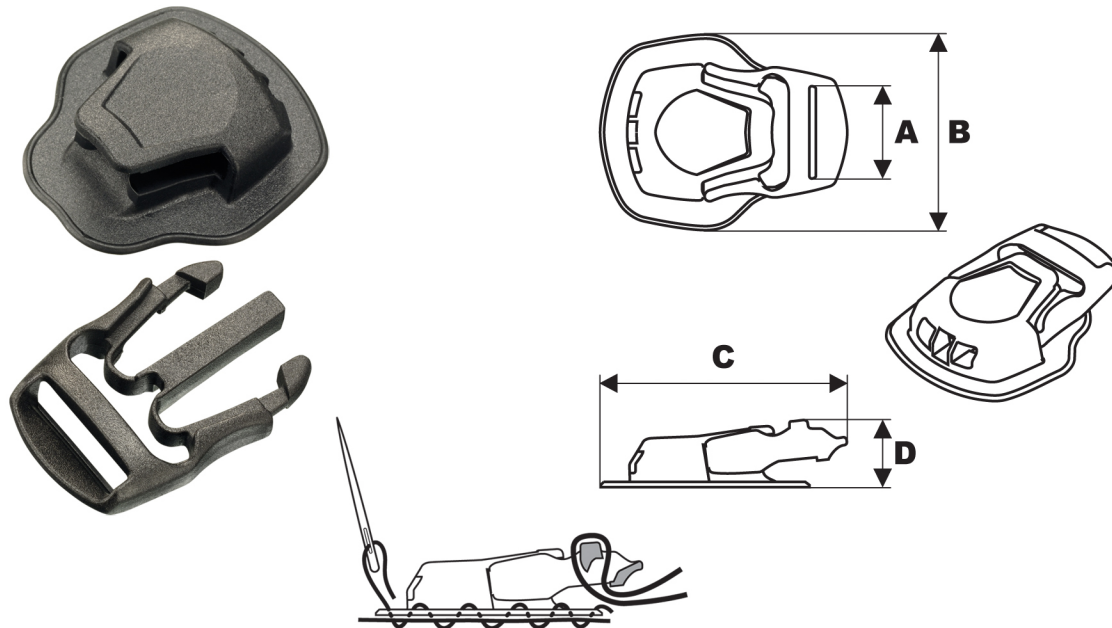

Vector SR SewMount

The Vector SR Body in sewable Nylon provides for direct fabric attachments and accommodates a wide range of panel thicknesses.

25

Vector SR 20 SewMount (shown w/Latch 603-1100)

603-4100

Material	Color	A	B	C	D
----------	-------	---	---	---	---

N1	B	20.2	43.4	54.8	10.2
----	---	------	------	------	------

All dimensions in mm.