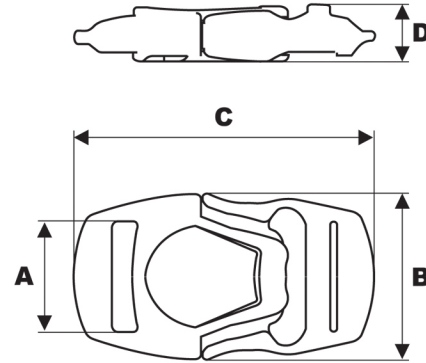

Vector SR

The Vector SR features FullFlex™ open architecture Latch design with exterior finger locators for easy opening.

24

Material Color A B C D

Vector SR 20 (shown w/Latch 603-1100)

603-0100

A	B	20.2	30.5	55.0	13.7
---	---	------	------	------	------

All dimensions in mm.